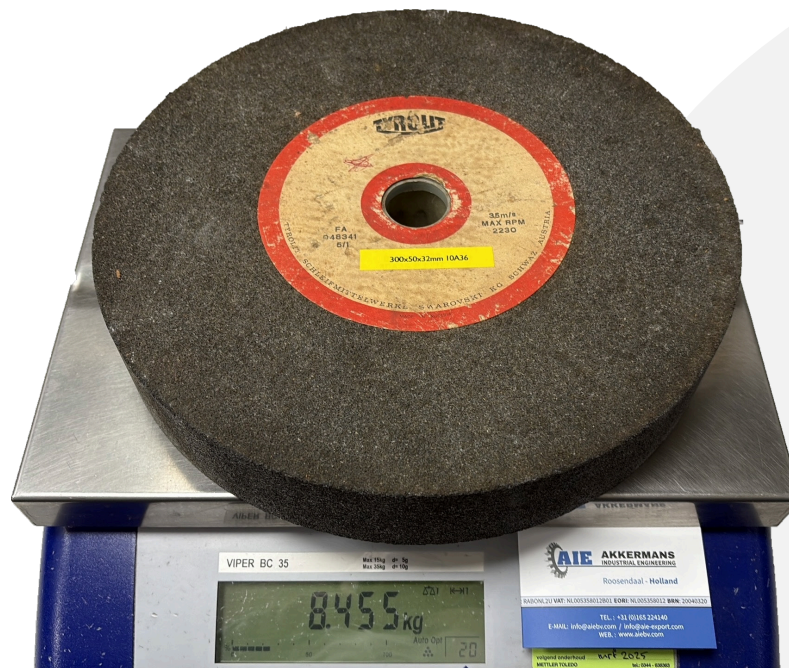

2026/04/01

PSD 10

Art.
AIE696-2601
GRINDING WHEEL
300x50x32ø
GREY - GRIT 36
(G.W. 8,5kg)

Art.
AIE696-2602
GRINDING WHEEL
300x50x32ø
GREY - GRIT 24
(G.W. 8kg)

• only - 1pc available each grit 36 and 24:

- Nett. price €120,- each**
 - Delivery: EXW Netherlands for self-collection
 - 100% advanced payment
- total weight for the above two grinding wheels is **16,5KGS**

***** 1000+ GRINDING WHEELS - different Sizes and Grit - AVAILABLE *****
(New Old Stock)

2026/04/01

Art.
AIE696-2601
GRINDING WHEEL
300x50x32ø
GREY - GRIT 36
(G.W. 8,5kg)

Art.
AIE696-2602
GRINDING WHEEL
300x50x32ø
GREY - GRIT 24
(G.W. 8kg)