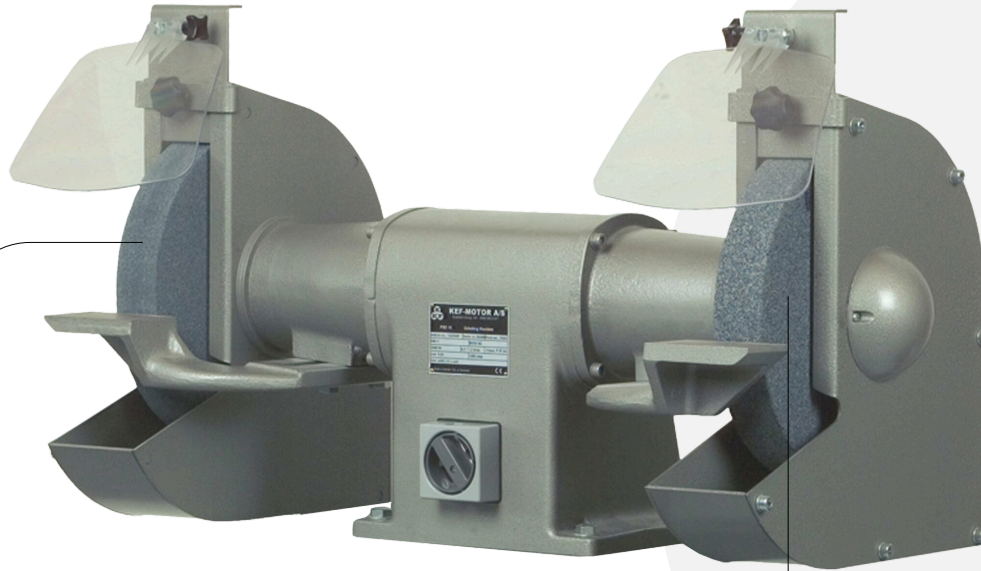

2026/04/01

PSD 10

Art.
AIE696-2601
GRINDING WHEEL
300x50x32ø
GREY - GRIT 36
(G.W. 8,5kg)

Art.
AIE696-2602
GRINDING WHEEL
300x50x32ø
GREY - GRIT 24
(G.W. 8kg)

• only - 1pc available each grit 36 and 24:

- Nett. price €120,- each**
 - Delivery: EXW Netherlands for self-collection
 - 100% advanced payment
- total weight for the above two grinding wheels is **16,5KGS**

***** 1000+ GRINDING WHEELS - different Sizes and Grit - AVAILABLE *****
(New Old Stock)

2026/04/01

Art.
AIE696-2601
GRINDING WHEEL
300x50x32ø
GREY - GRIT 36
(G.W. 8,5kg)

Art.
AIE696-2602
GRINDING WHEEL
300x50x32ø
GREY - GRIT 24
(G.W. 8kg)